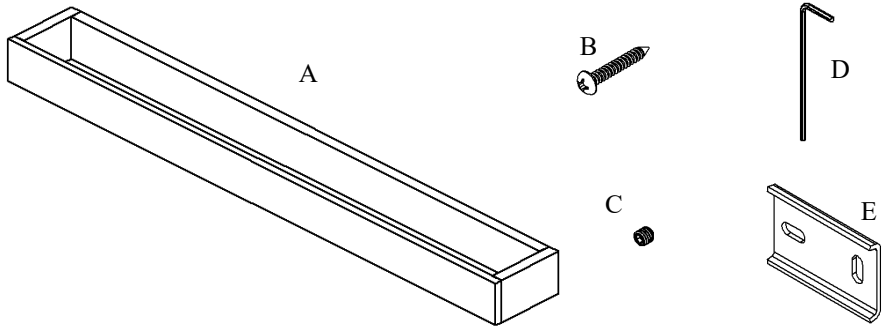

Exhilarating by Design

Volkano Erupt 20" Towel Bar Installation Guide

Code: V1143, V1144, V1145

Parts Included	QTY
A - Towel Bar	1
B - Screw	4
C - Set Screw	2
D - Allen Key	1
E - Bracket	2

Model #	Description	Finish	Weight (lb)	WxHxD (mm)	WxHxD (Inches)	Metal Type
V1143	Erupt 20" Towel Bar	Chrome	4.5	500 x 35 x 65	20 x 1.4 x 2.5	Brass
V1144	Erupt 20" Towel Bar	Brushed Nickel	4.5	500 x 35 x 65	20 x 1.4 x 2.5	Brass
V1145	Erupt 20" Towel Bar	Matte Black	4.5	500 x 35 x 65	20 x 1.4 x 2.5	Brass